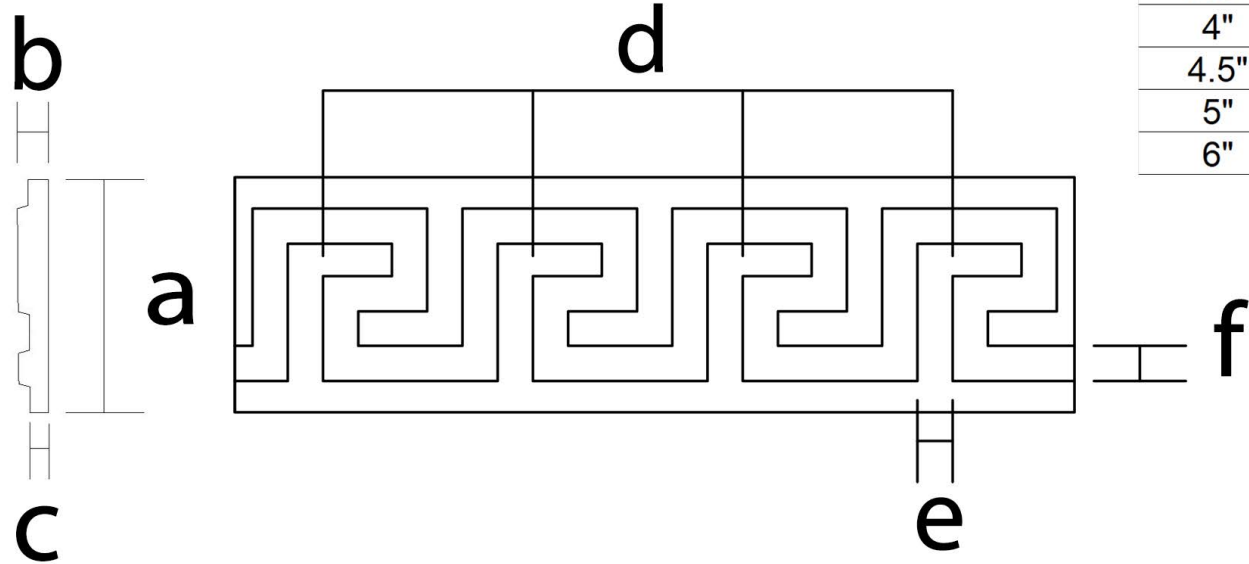

Frieze Moulding - Greek Keys

SKU: FZ-GRKY

www.heartwoodcarving.com

a	b	c	d	e	f
2.5"	5/8"	3/8"	2.23"	3/8"	3/8"
3"	5/8"	3/8"	2.68"	3/8"	3/8"
3.5"	5/8"	3/8"	3.13"	3/8"	3/8"
4"	5/8"	3/8"	3.57"	3/8"	3/8"
4.5"	5/8"	3/8"	4.02"	3/8"	3/8"
5"	5/8"	3/8"	4.47"	3/8"	3/8"
6"	5/8"	3/8"	5.36"	3/8"	3/8"