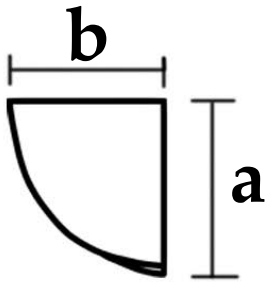

# Moulding - Egg and Dart - Large #3

SKU: FZ-EDL3

[www.heartwoodcarving.com](http://www.heartwoodcarving.com)

a	b	c
1 1/8"	1 1/8"	2.18"

**\*Custom sizes by request**

© 2003-2023 Heartwood Carving Inc.®

Copyright claimed to the extent and creative product designs, product numbers, photographs, drawings, text, the selection, coordination, arrangement, organization, placement and ordering thereof, and other works herein reproduced. All rights reserved.