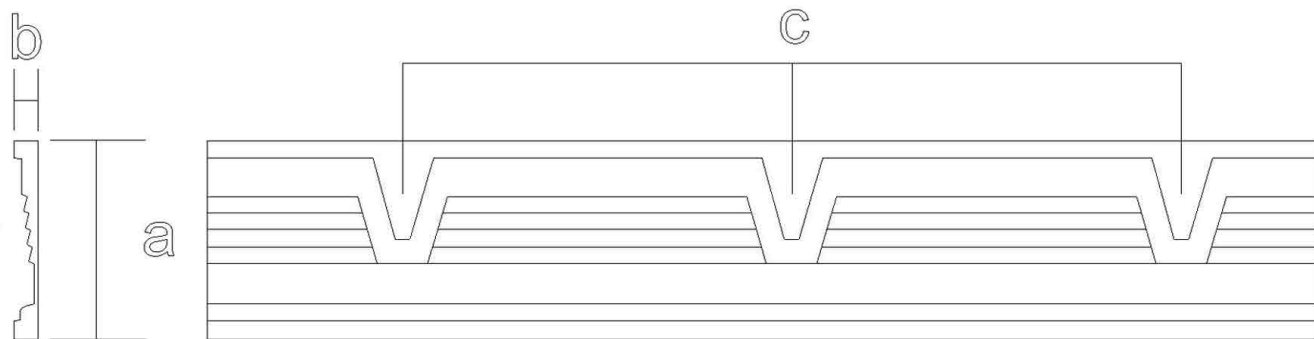

# Frieze Moulding - Empire Deco

SKU: FZ-EDECO

[www.heartwoodcarving.com](http://www.heartwoodcarving.com)

a	b	c
2.5"	3/4"	5"
3"	3/4"	6"
3.5"	3/4"	7"
4"	3/4"	8"
4.5"	3/4"	9"
5"	3/4"	10"
6"	3/4"	12"

**\*Custom sizes by request**