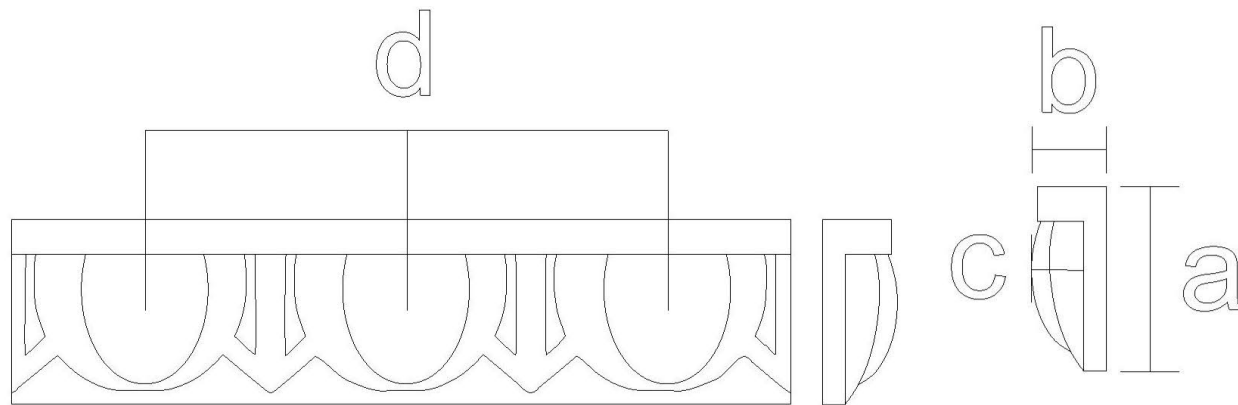

Frieze Moulding - Egg & Dart #1

SKU: FZ-ED1

www.heartwoodcarving.com

a	b	c	d
3/4"	3/4"	3/8"	1.0625"
1"	3/4"	3/8"	1.5"
1 1/2"	3/4"	1/2"	2.12"
2"	3/4"	5/8"	2.75"
2 1/2"	3/4"	3/4"	3.43"

***Custom sizes by request**