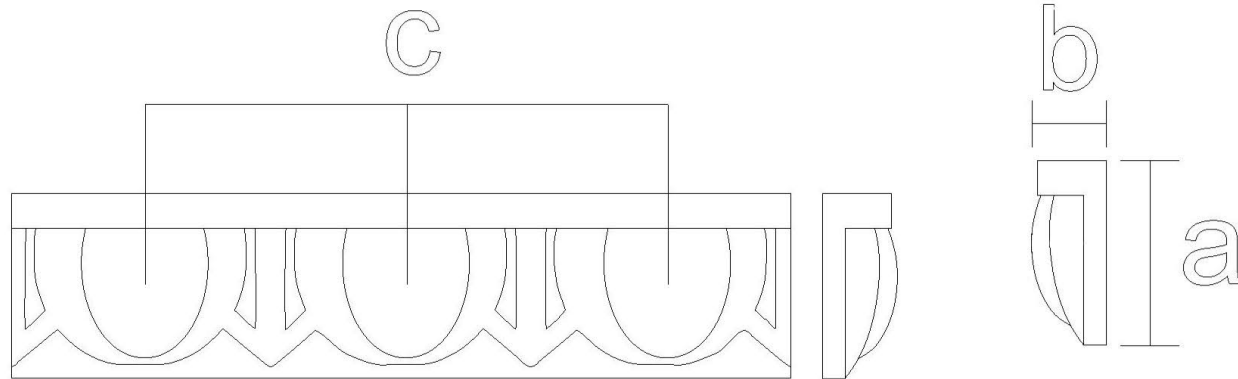

Frieze Moulding - Egg & Dart #1

SKU: FZ-ED1

www.heartwoodcarving.com

a	b	c
3/4"	3/8"	1.06"
1"	3/8"	1.50"
1 1/2"	1/2"	2.12"
2"	5/8"	2.75"
2 1/2"	3/4"	3.43"

***Custom sizes by request**

© 2003-2020 Heartwood Carving Inc.®