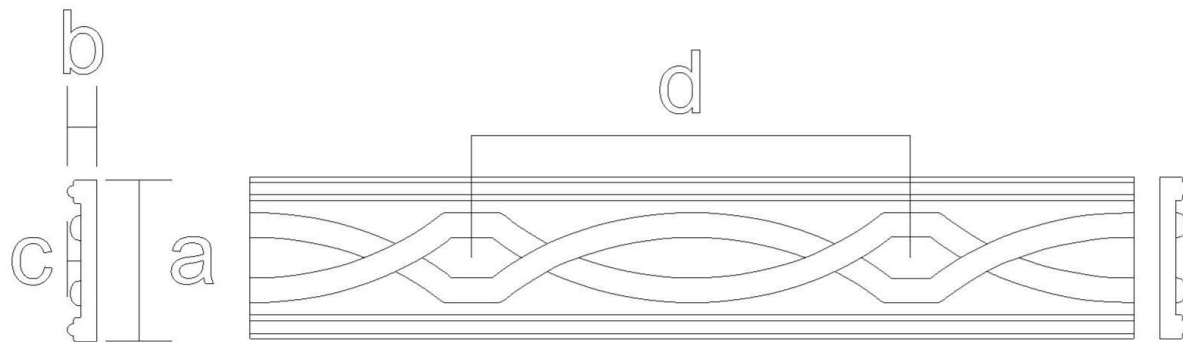

# Frieze Moulding - Chain Weave

SKU: FZ-CHW

[www.heartwoodcarving.com](http://www.heartwoodcarving.com)

a	b	c	d
2.5"	3/8"	0.1875"	4.2"
3"	3/8"	0.23"	5.08"
3.5"	1/2"	0.26"	5.91"
4"	3/4"	0.30"	6.76"
4.5"	3/4"	0.34"	7.64"
5"	1"	0.375"	8.5"
6"	1 1/2"	0.45"	10.21"