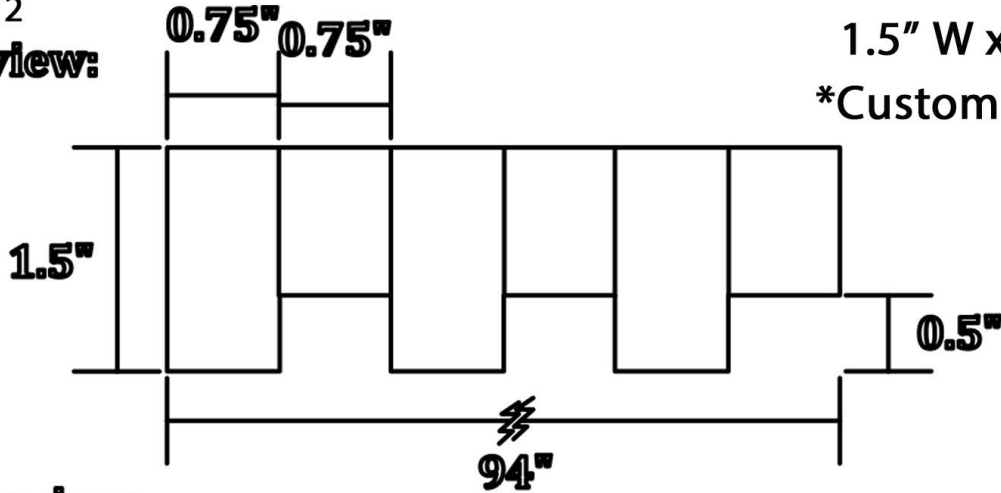

# Detail Molding - Dentil #2

[www.heartwoodcarving.com](http://www.heartwoodcarving.com)

SKU: DT-DENT2

1.5" W x 94" L x 0.75" D  
\*Custom sizes by request

**Face view:**

**Profile view:**

© 2003-2022 Heartwood Carving Inc.®