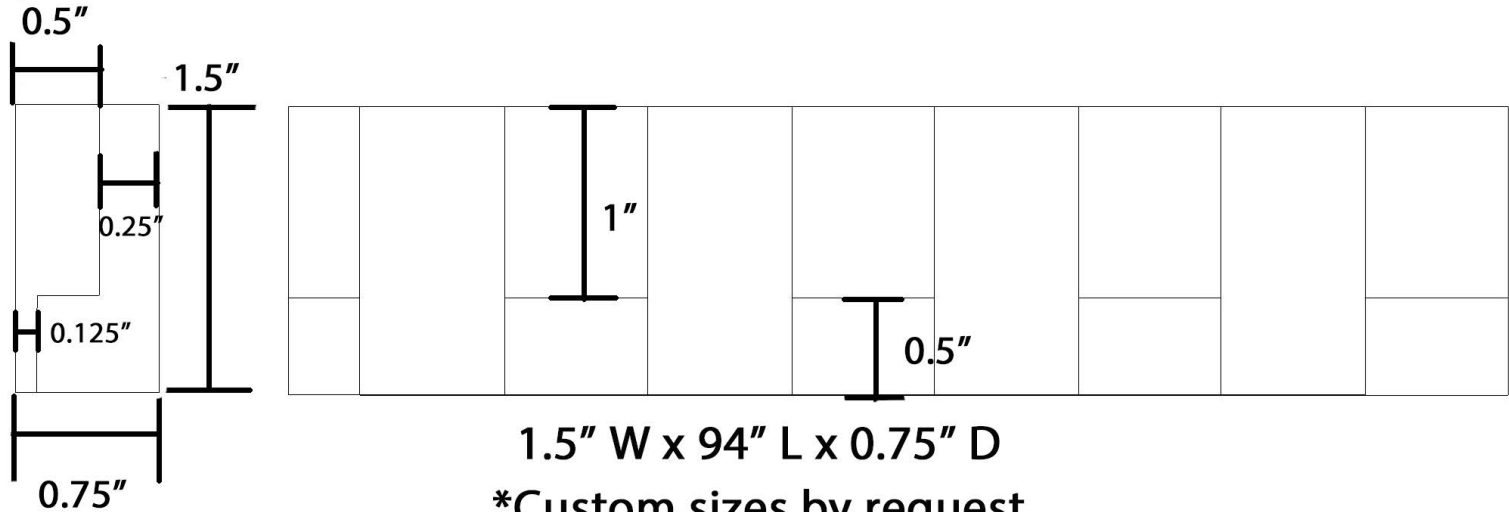

# Detail Molding - Dentil

[www.heartwoodcarving.com](http://www.heartwoodcarving.com)

SKU: DT-DENT

1.5" W x 94" L x 0.75" D

\*Custom sizes by request

© 2003-2021 Heartwood Carving Inc.®

Copyright claimed to the extent and creative product designs, product numbers, photographs, drawings, text, the selection, coordination, arrangement, organization, placement and ordering thereof, and other works herein reproduced. All rights reserved.