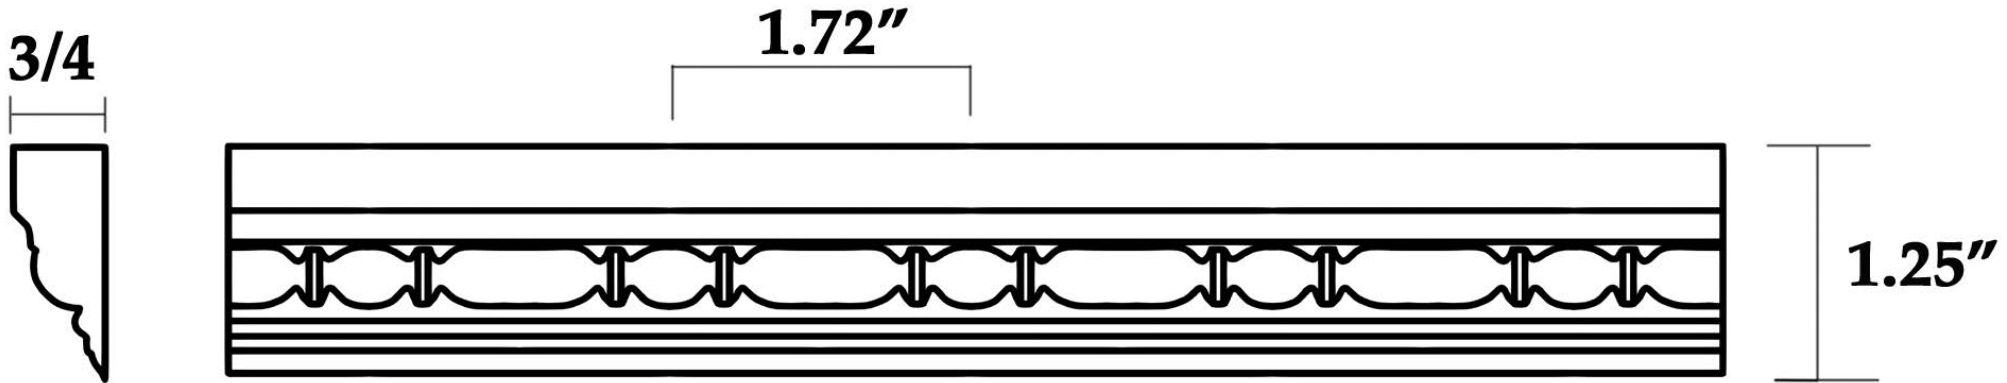

# Detail Moulding - Bead and Barrel Moulding

SKU: DT-BBMLD

[www.heartwoodcarving.com](http://www.heartwoodcarving.com)

**1 1/4" w x 94" l x 3/4" d**  
**\*Custom sizes by request**

© 2003-2023 Heartwood Carving Inc.®