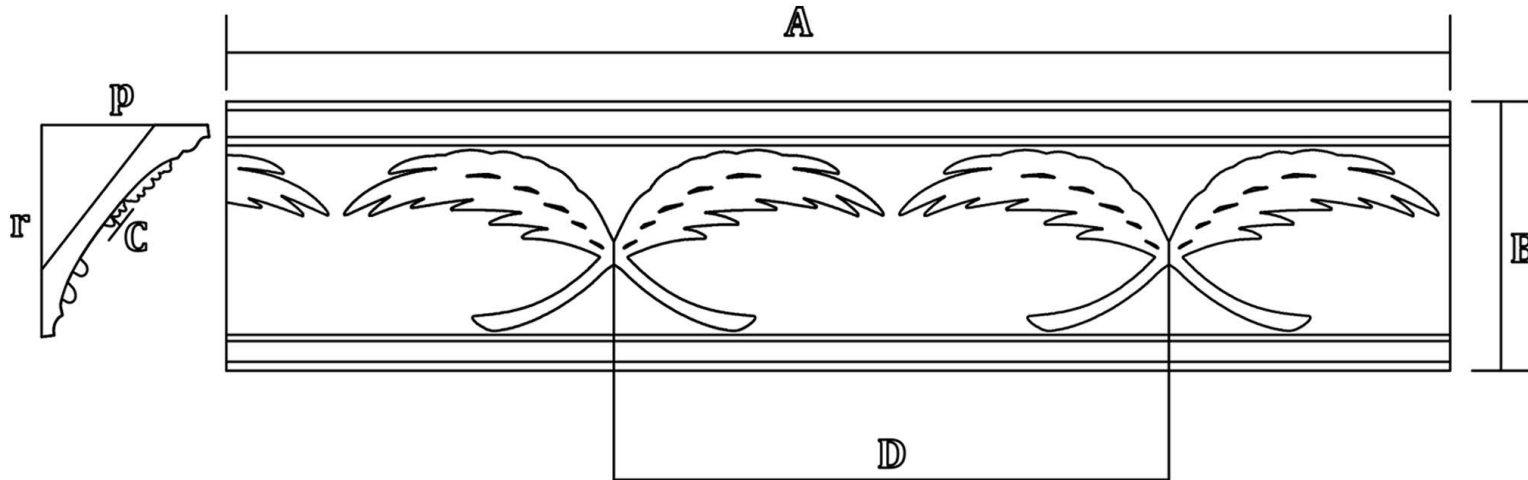

Crown Molding - Palm Leaves

SKU: CR-PALM

www.heartwoodcarving.com

A	B	C	D
94"	3"	0.16"	6.19"
94"	3.5"	0.18"	7.22"
94"	4"	0.21"	8.25"
94"	4.5"	0.24"	9.28"
94"	5"	0.27"	10.31"
94"	6"	0.32"	12.37"

***Custom sizes by request**

r	p
2.36"	1.85"
2.75"	2.15"
3.15"	2.46"
3.54"	2.77"
3.94"	3.07"
4.72"	3.69"

© 2003-2022 Heartwood Carving Inc.®

Copyright claimed to the extent and creative product designs, product numbers, photographs, drawings, text, the selection, coordination, arrangement, organization, placement and ordering thereof, and other works herein reproduced. All rights reserved.