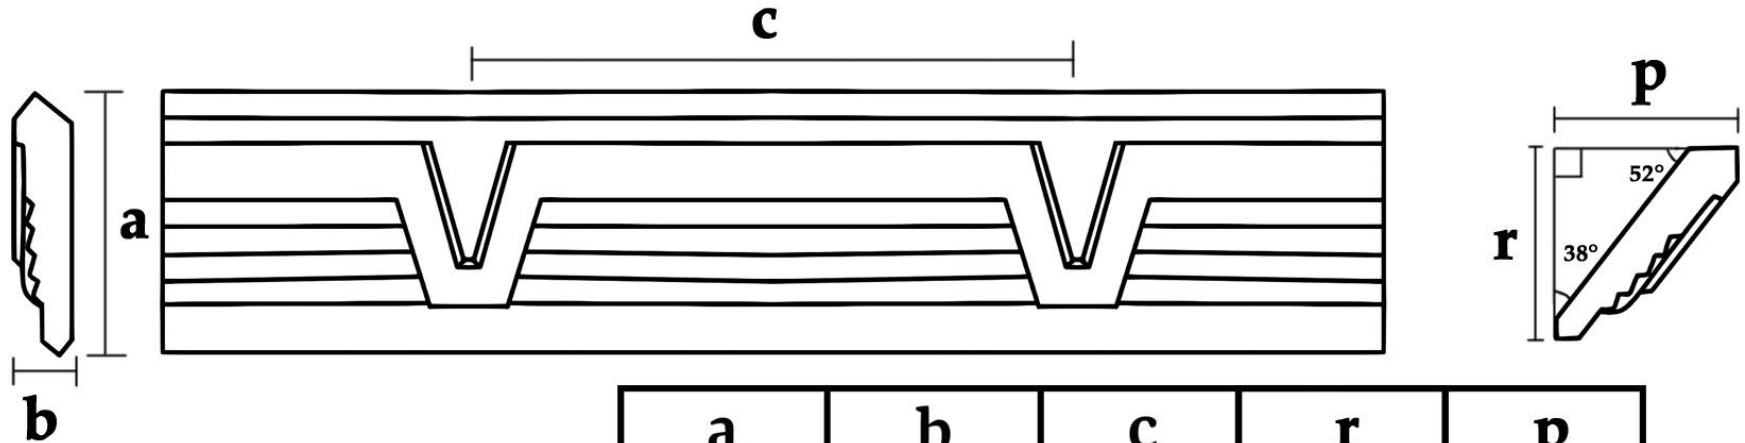

# Crown Moulding - Empire Deco

SKU: CR-EDECO

[www.heartwoodcarving.com](http://www.heartwoodcarving.com)

| a    | b    | c      | r     | p     |
|------|------|--------|-------|-------|
| 3"   | 3/4" | 7.66"  | 2.36" | 1.85" |
| 3.5" | 3/4" | 8.93"  | 2.75" | 2.15" |
| 4"   | 3/4" | 10.21" | 3.15" | 2.46" |
| 4.5" | 3/4" | 11.48" | 3.54" | 2.77" |
| 5"   | 3/4" | 12.76" | 3.94" | 3.07" |
| 6"   | 3/4" | 15.31" | 4.97" | 3.69" |