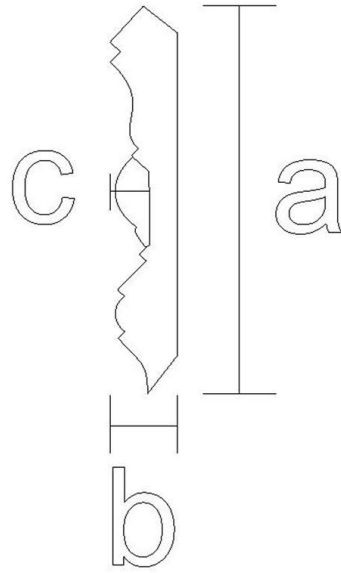

# Crown Molding - 2.5" Egg and Dart

SKU: CR-ED-250

www.heartwoodcarving.com

a	b	c	d	r	p
2.5"	0.75"	0.32"	0.625"	1.97"	1.53"

© 2003-2020 Heartwood Carving Inc.®

Copyright claimed to the extent and creative product designs, product numbers, photographs, drawings, text, the selection, coordination, arrangement, organization, placement and ordering thereof, and other works herein reproduced. All rights reserved.