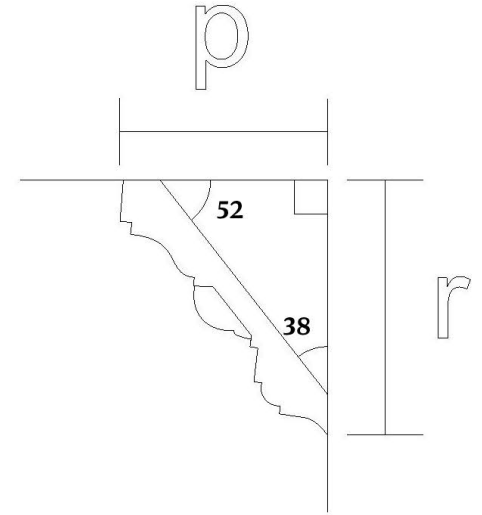

# Crown Molding - 2.5" Egg and Dart

SKU: CR-ED-250

www.heartwoodcarving.com

a	b	c	d	r	p
2.5"	0.75"	0.32"	0.625"	1.97"	1.53"

© 2003-2020 Heartwood Carving Inc.®

Copyright claimed to the extent and creative product designs, product numbers, photographs, drawings, text, the selection, coordination, arrangement, organization, placement and ordering thereof, and other works herein reproduced. All rights reserved.