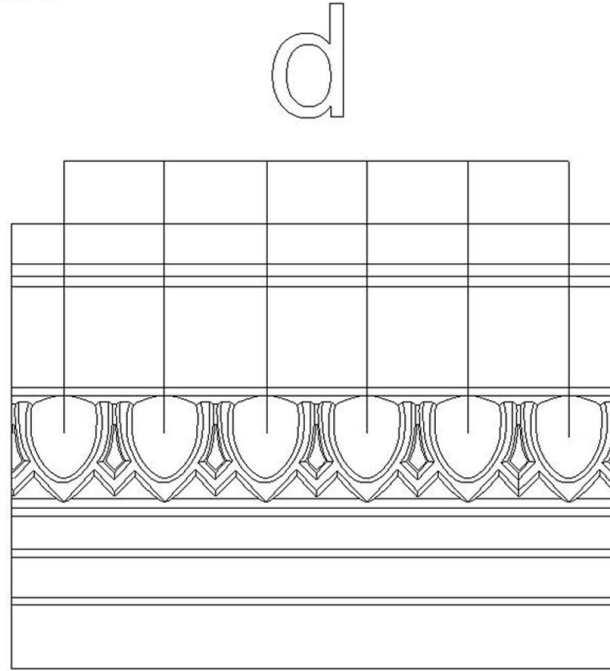

# Crown Molding - 2.5" Egg and Dart

SKU: CR-ED-250

www.heartwoodcarving.com

a	b	c	d	r	p
2.5"	0.75"	0.32"	0.625"	1.97"	1.53"

© 2003-2020 Heartwood Carving Inc.®

Copyright claimed to the extent and creative product designs, product numbers, photographs, drawings, text, the selection, coordination, arrangement, organization, placement and ordering thereof, and other works herein reproduced. All rights reserved.