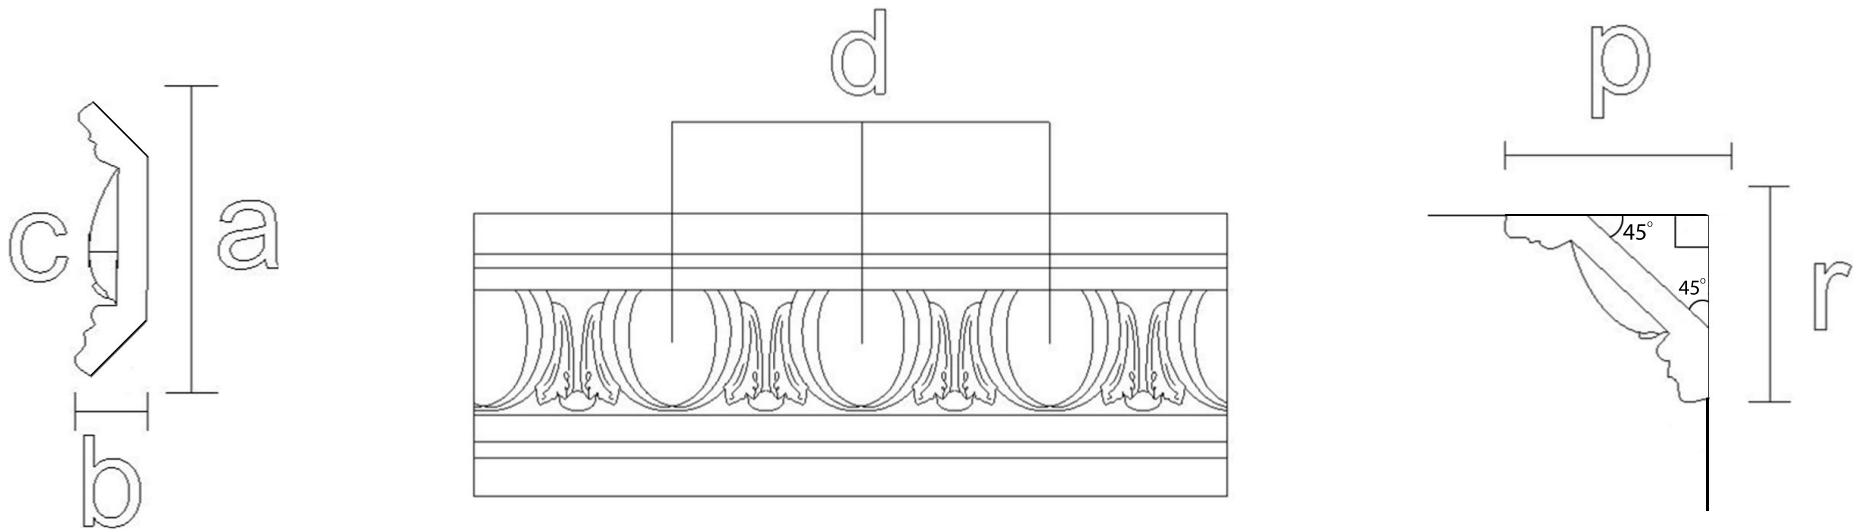

Crown Molding - Egg and Acanthus

SKU: CR-EA1

www.heartwoodcarving.com

a	b	c	d	r	p
3"	3/4"	0.37"	2.32"	2.12"	2.12"
3.5"	3/4"	0.48"	2.75"	2.47"	2.47"
4"	3/4"	0.48"	3.13"	2.82"	2.82"
4.5"	3/4"	0.5"	3.44"	3.18"	3.18"
5"	3/4"	0.54"	3.9"	3.53"	3.53"
6"	3/4"	0.64"	4.67"	4.25"	4.25"