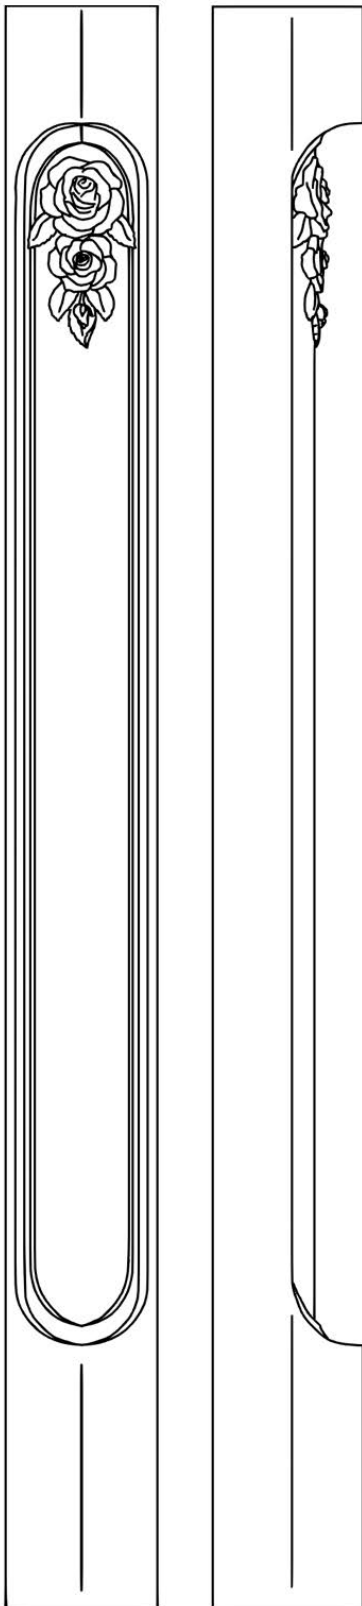

Corner Post - Rose

www.heartwoodcarving.com

SKU: CP-ROSE

Face

Side

Profile

2 3/4" w x 2 3/4" d x 36" t (Counter Height)

2 3/4" w x 2 3/4" d x 42" t (Bar Height)

2 3/4" w x 2 3/4" d x 56" t

2 3/4" w x 2 3/4" d x 94" t (Wall Height)

***Custom sizes by request**

Bottom Detail