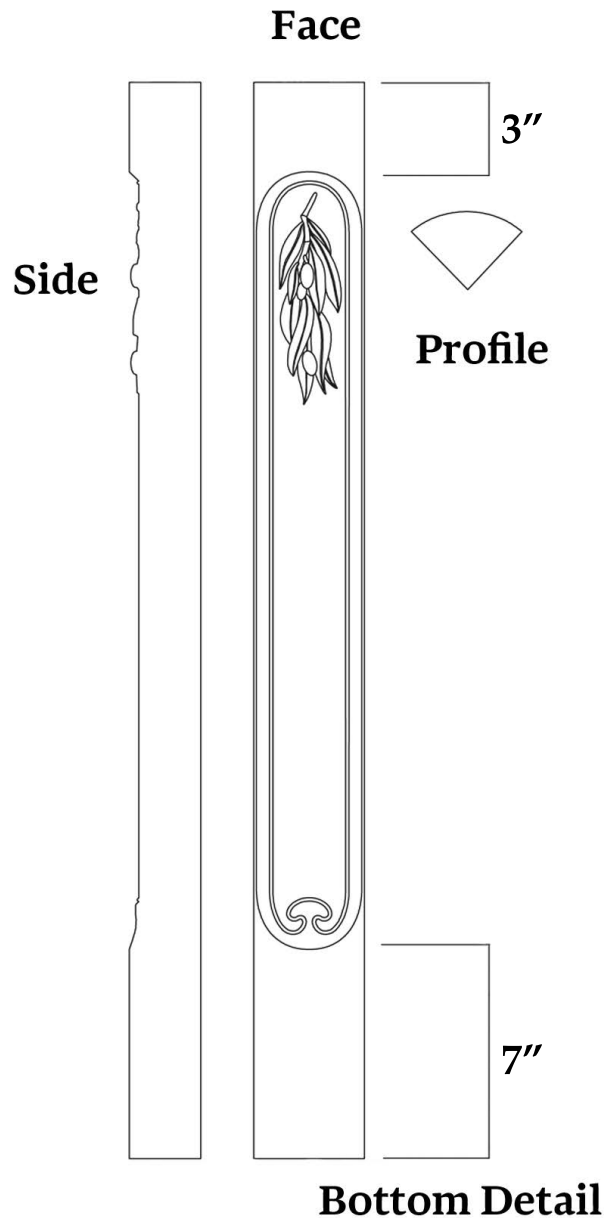

Corner Post - Olive Sprig

SKU: CP-OLV

www.heartwoodcarving.com

2 3/4" w x 2 3/4" d x 36" t (Counter Height)

2 3/4" w x 2 3/4" d x 42" t (Bar Height)

2 3/4" w x 2 3/4" d x 56" t

2 3/4" w x 2 3/4" d x 94" t (Wall Height)

*Custom sizes by request