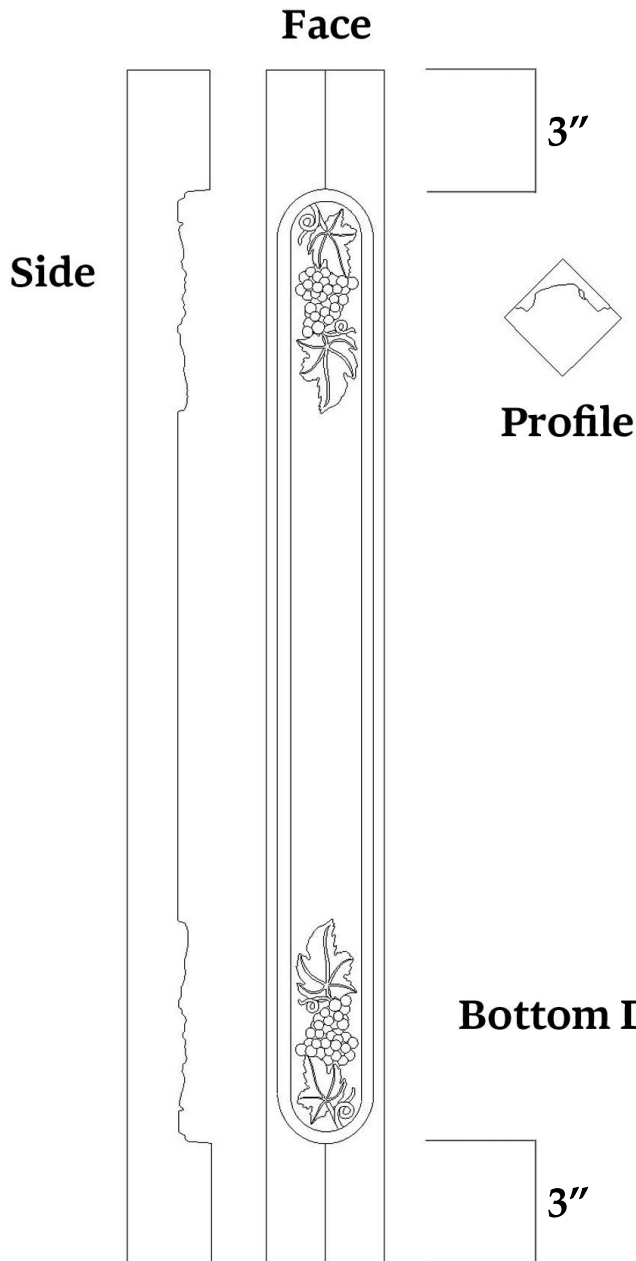

Corner Post - Grapes

SKU: CP-GRP

www.heartwoodcarving.com

2 3/4" w x 2 3/4" d x 36" t (Counter Height)

2 3/4" w x 2 3/4" d x 42" t (Bar Height)

2 3/4" w x 2 3/4" d x 56" t

2 3/4" w x 2 3/4" d x 94" t (Wall Height)

***Custom sizes by request**

Bottom Detail