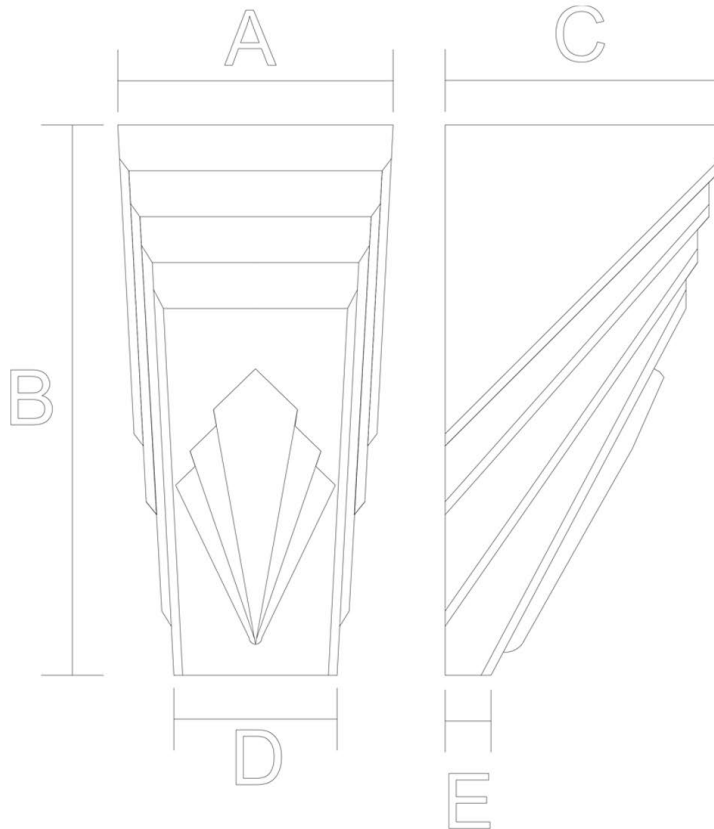

Corbel - Empire Deco

SKU: COR-EDECO

www.heartwoodcarving.com

A	B	C	D	E
4"	8"	4"	2.38"	0.67"
5"	10"	5"	2.97"	0.83"
6"	12"	6"	3.56"	1.00"
8"	16"	8"	4.75"	1.33"

***Custom sizes by request**

© 2003-2024 Heartwood Carving Inc.®