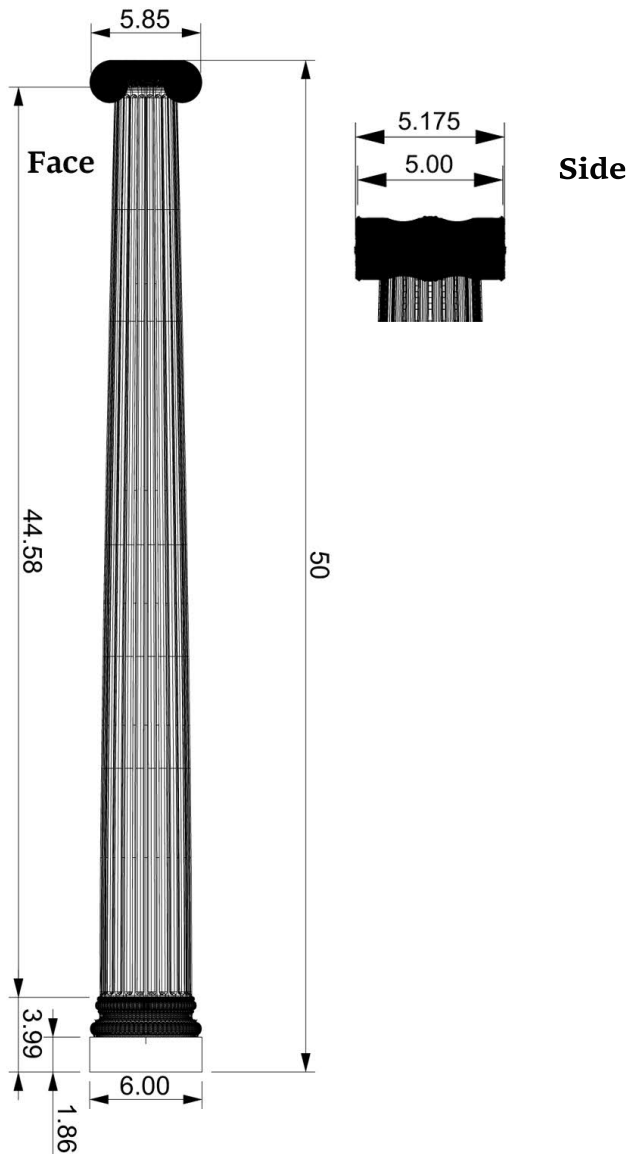

Column - Full Round - Ionic with Capital

SKU: COL-ION

www.heartwoodcarving.com

6" OD (Outside Diameter)
Full Round: 34", 42", 50" T
Half Round: 34", 42", 50" T
***Custom sizes by request**

© 2003-2021 Heartwood Carving Inc.®