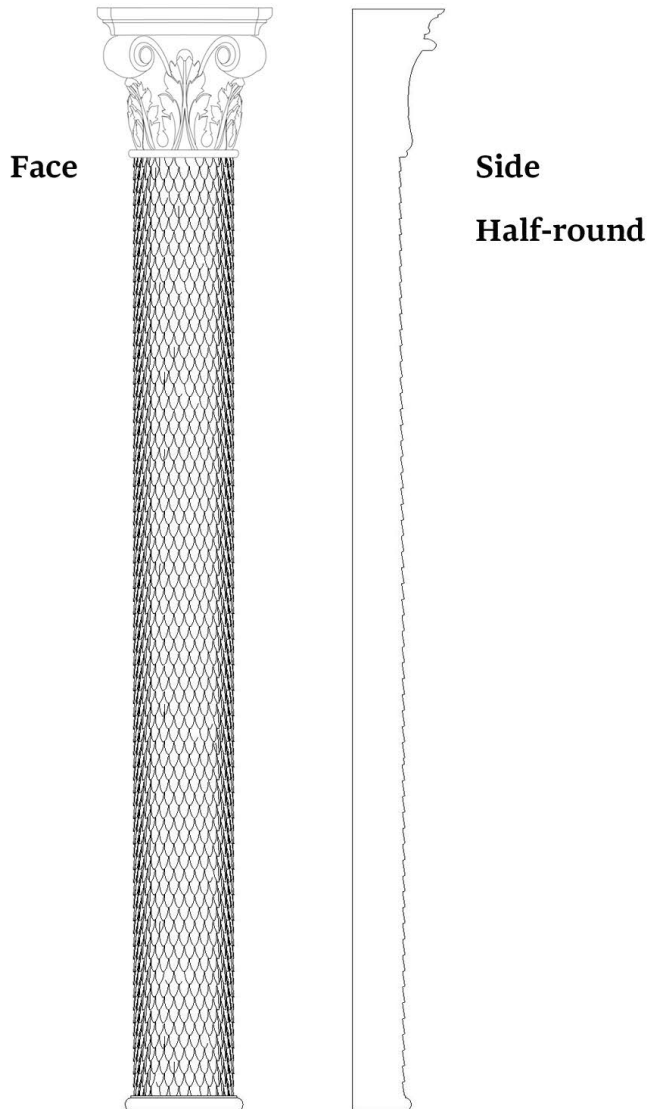

# Column - Full Round - Scales and Acanthus Capital

www.heartwoodcarving.com

SKU: COL-FRPB

**6" OD (Outside Diameter)**  
**Full Round: 34", 42", 50" T**  
**Half Round: 34", 42", 50" T**  
**\*Custom sizes by request**