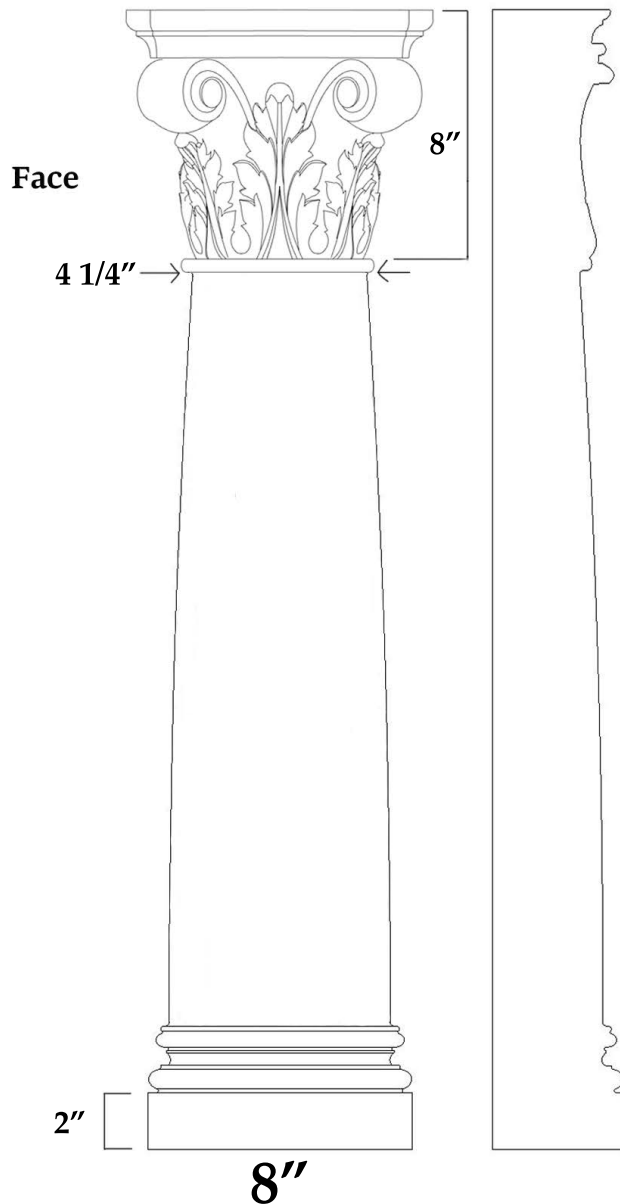

Column Full Round - Corinthian Smooth

www.heartwoodcarving.com

SKU: COL-FRCORSM-8

Side View

Half-round Option

8" OD (Outside Diameter)

Full Round: 33", 42", 50" T

Half Round: 33", 42", 50" T

***Custom sizes by request**