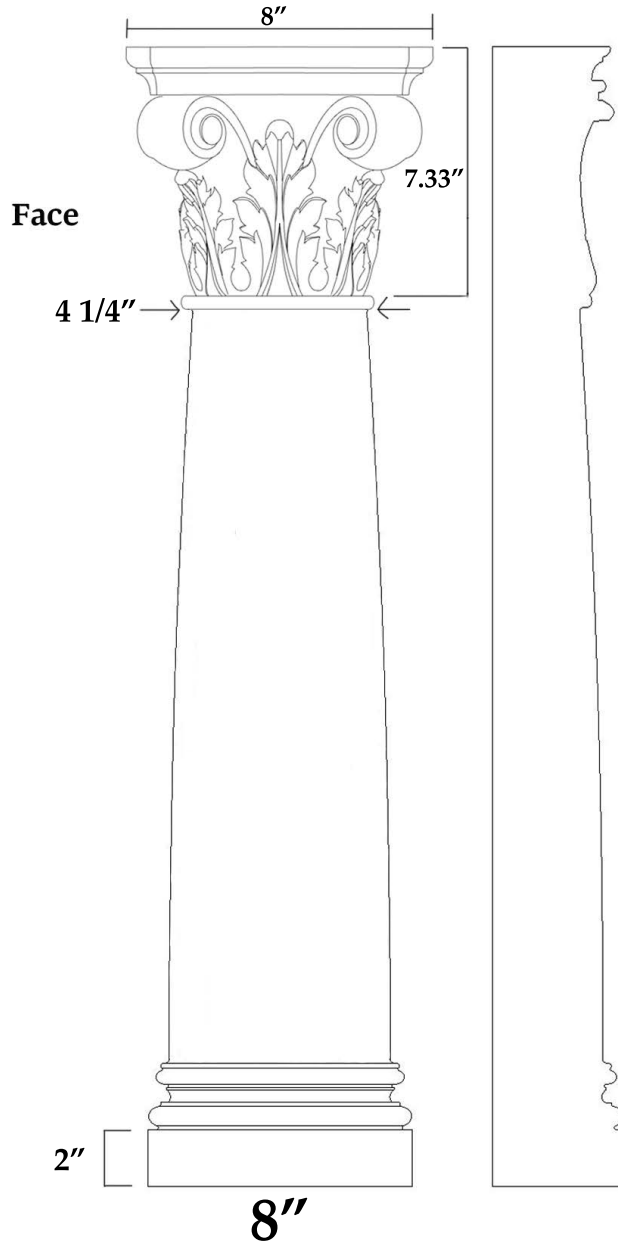

Column Full Round - Corinthian Smooth

www.heartwoodcarving.com

SKU: COL-FRCORSM-8

Side View

Half-round Option

8" OD (Outside Diameter)

Full Round: 33", 42", 50" T

Half Round: 33", 42", 50" T