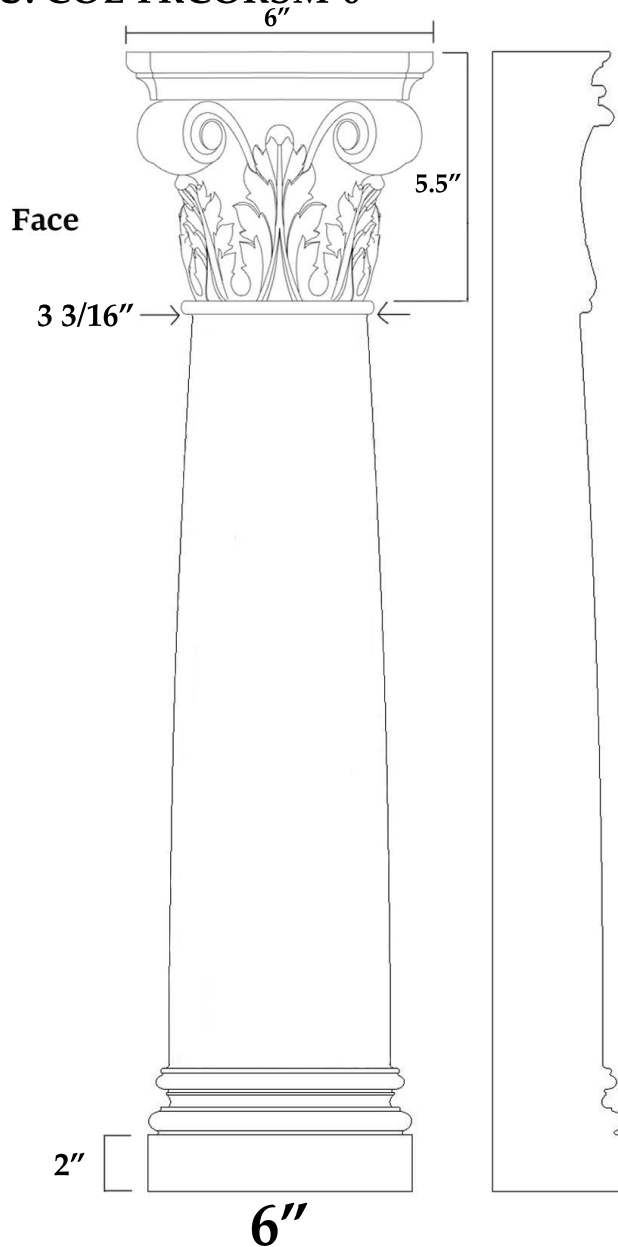

Column Full Round - Corinthian Smooth

www.heartwoodcarving.com

SKU: COL-FRCORSM-6

Side View

Half-round Option

6" OD (Outside Diameter)
Full Round: 34", 42", 50" T
Half Round: 34", 42", 50" T
***Custom sizes by request**