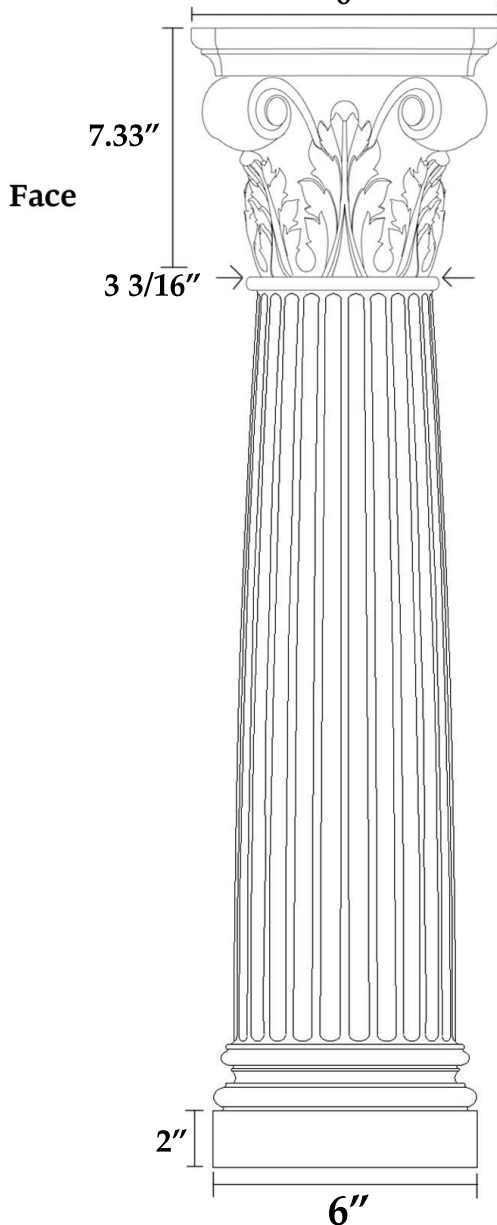

Column Full Round - Corinthian Fluted

www.heartwoodcarving.com

SKU: COL-FRCOR-6
6"

Side View

Half-round Option

6" OD (Outside Diameter)
Full Round: 34", 42", 50" T
Half Round: 34", 42", 50" T
*Custom sizes by request