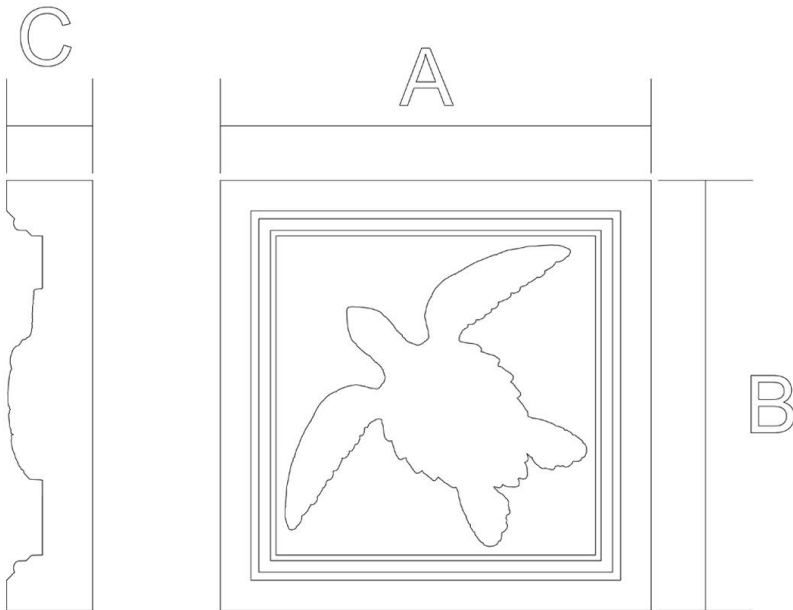

Corner Block - Sea Turtle

SKU: CB-STURTLE

www.heartwoodcarving.com

A	B	C
3"	3"	3/4"
3 1/4"	3 1/4"	3/4"
3 1/2"	3 1/2"	3/4"
3 3/4"	3 3/4"	3/4"
4"	4"	3/4"
4 1/2"	4 1/2"	3/4"
5"	5"	3/4"
5 1/2"	5 1/2"	3/4"
6"	6"	3/4"
6 1/2"	6 1/2"	3/4"