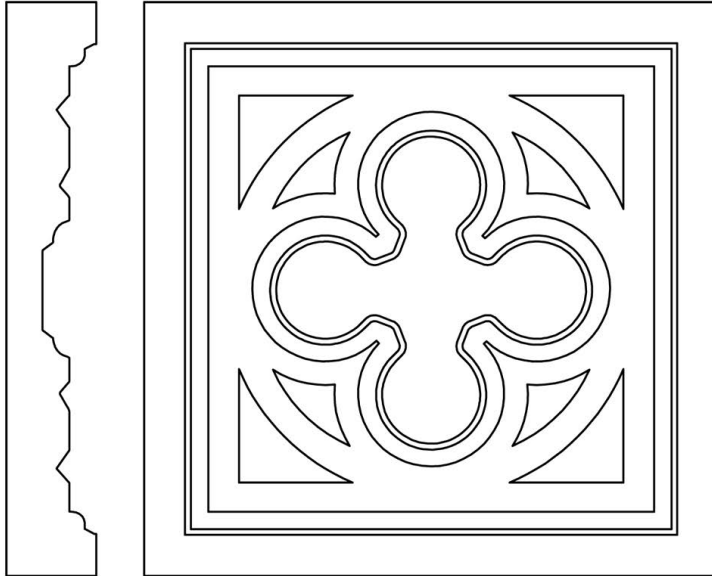

# Corner Block - Gothic Quatrefoil

SKU: CB-GOTHQ

www.heartwoodcarving.com

Height	Width	Depth
3"	3"	3/4"
3 1/4"	3 1/4"	3/4"
3 1/2"	3 1/2"	3/4"
3 3/4"	3 3/4"	3/4"
4"	4"	3/4"
4 1/2"	4 1/2"	3/4"
5"	5"	3/4"
5 1/2"	5 1/2"	3/4"
6"	6"	3/4"
6 1/2"	6 1/2"	3/4"