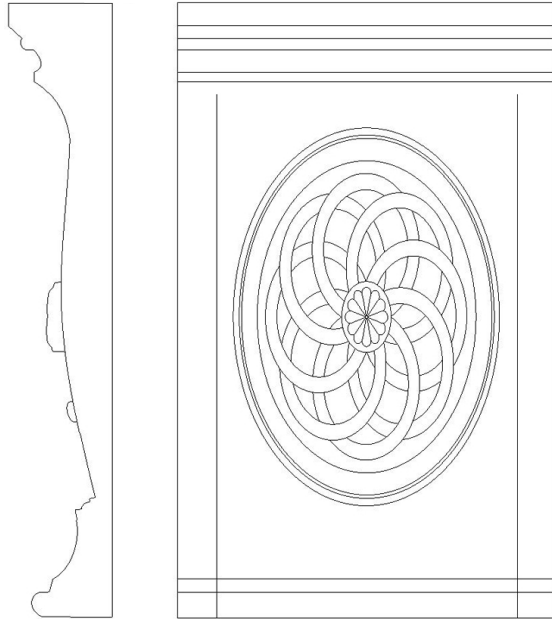

# Capital - Rings

SKU: CAP-RNG

3"w x 4.875"t x 0.75"d

4"w x 6.5"t x 1.25" d

5"w x 8.13"t x 1.25" d

6"w x 9.75"t x 1.375" d

\*Custom sizes by request

© 2003-2018 Heartwood Carving Inc.®