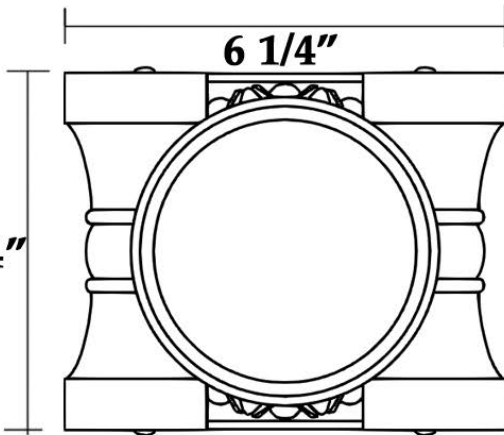

Capital - Ionic #3

SKU: CAP-ION3

www.heartwoodcarving.com

Full Round

6 1/4"

5 1/4"

Half Round

5 3/8"

3 3/4"

Face View

4 1/4"

Half Round - 6 1/4"w x 5 1/4"d x 5 3/8"t

Full Round - 6 1/4"w x 2 5/8"d x 5 3/8"t

***Custom sizes by request**

© 2003-2023 Heartwood Carving Inc.®

Copyright claimed to the extent and creative product designs, product numbers, photographs, drawings, text, the selection, coordination, arrangement, organization, placement and ordering thereof, and other works herein reproduced. All rights reserved.