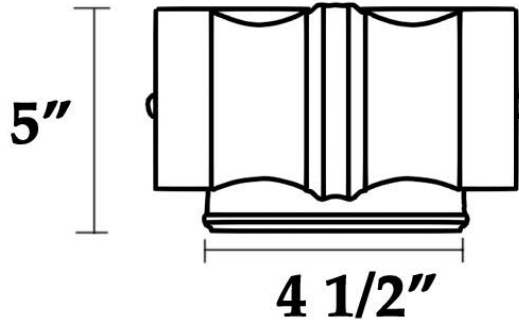

Capital - Ioinc #1

SKU: CAP-ION1

www.heartwoodcarving.com

Full Round