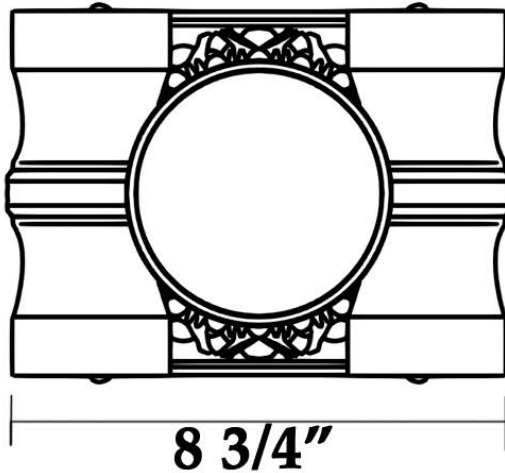

### Full Round

### Half Round

### Face View

**Half Round - 8 3/4" w x 3 1/4" d x 5" t**

**Full Round - 8 3/4" w x 6 1/2" d x 5" t**

**\*Custom sizes by request**

© 2003-2023 Heartwood Carving Inc.®

Copyright claimed to the extent and creative product designs, product numbers, photographs, drawings, text, the selection, coordination, arrangement, organization, placement and ordering thereof, and other works herein reproduced. All rights reserved.