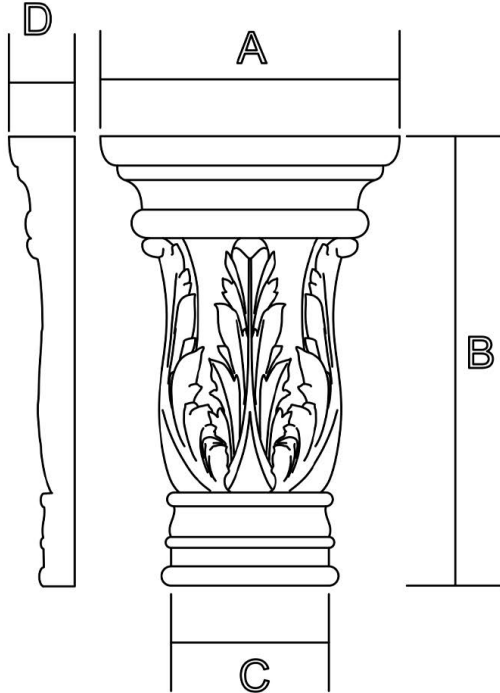

Capital - Acanthus Rounded

SKU: CAP-ACRD

www.heartwoodcarving.com

A	B	C	D
5"	7.5"	2.75"	1 5/16"
6"	9"	3.125"	1 7/16"
7"	10.5"	3.6875"	1 9/16"
8"	12"	4.25"	1 3/4"

***Custom Sizes by Request**

© 2003-2022 Heartwood Carving Inc.®