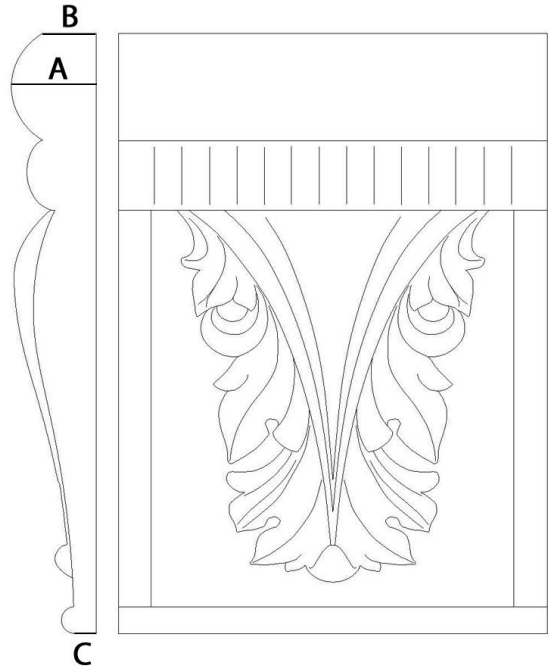

# Capital - Acanthus Leaf with Stacked Coins and Rounded Top

www.heartwoodcarving.com

SKU: CAP-AC2

Width	Height	A	B	C
3"	4.25"	0.75"	0.438"	0.25"
4"	5.625"	0.875"	0.531"	0.25"
5"	7"	1"	0.625"	0.25"
6"	8.4"	1.125"	0.719"	0.25"