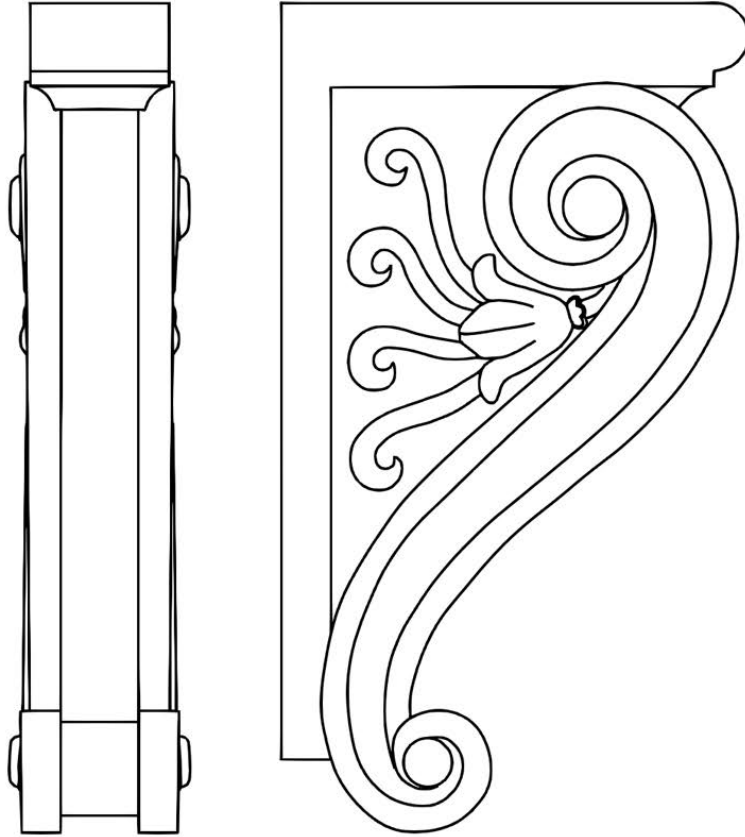

Bracket - Volute Scroll #1

SKU: BR-VOL1

www.heartwoodcarving.com

18" T x 10" D x 3" W

***Custom sizes by request**

© 2003-2023 Heartwood Carving Inc.®

Copyright claimed to the extent and creative product designs, product numbers, photographs, drawings, text, the selection, coordination, arrangement, organization, placement and ordering thereof, and other works herein reproduced. All rights reserved.