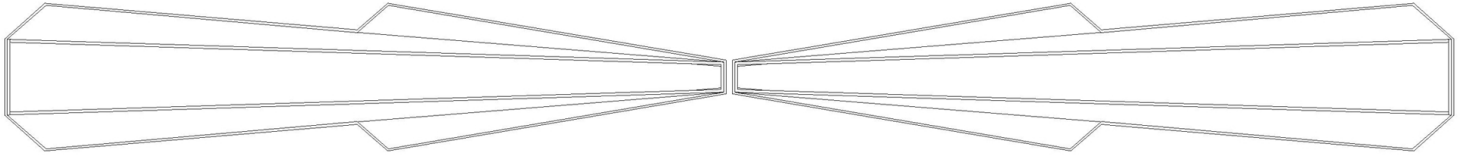

Onlay - Empire Deco - Wide Left Right Pair

www.heartwoodcarving.com

SKU: ON-WEDECO

Wide

Alternate Arrangement

Paired Lengths:

2"t x 20"w x 0.68"d

3"t x 30"w x 0.66"d

4"t x 40"w x 0.63"d

5"t x 50"w x 0.63"d

***Custom sizes by request**

© 2003-2018 Heartwood Carving Inc.®

Copyright claimed to the extent and creative product designs, product numbers, photographs, drawings, text, the selection, coordination, arrangement, organization, placement and ordering thereof, and other works herein reproduced. All rights reserved.