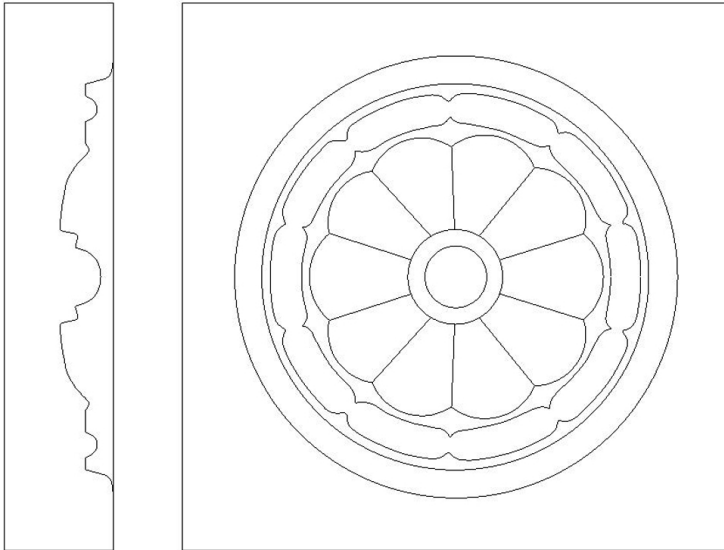

Corner Block - Ringed Daisy

SKU: CB-RDSY

www.heartwoodcarving.com

Height	Width	Depth
3"	3"	3/4"
3 1/4"	3 1/4"	3/4"
3 1/2"	3 1/2"	3/4"
3 3/4"	3 3/4"	3/4"
4"	4"	3/4"
4 1/2"	4 1/2"	3/4"
5"	5"	3/4"
5 1/2"	5 1/2"	3/4"
6"	6"	3/4"
6 1/2"	6 1/2"	3/4"
8"	8"	1 1/4"