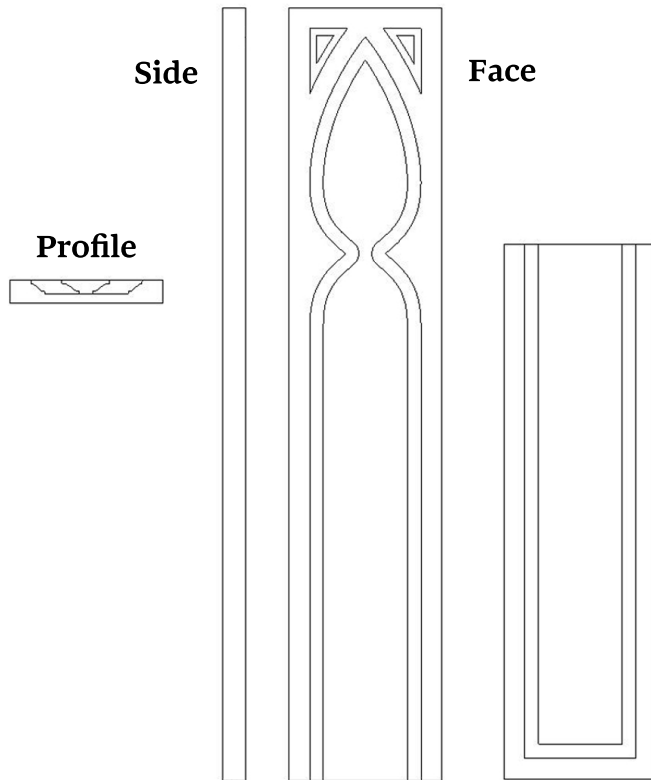

Pilaster - Gothic Arch

www.heartwoodcarving.com

SKU: PIL-GOTHARCH

3"w x 36", 42", 94"t x 3/4"d

4"w x 36", 42", 94"t x 3/4"d

5"w x 36", 42", 94"t x 3/4"d

6"w x 36", 42", 94"t x 3/4"d

***Custom sizes by request**