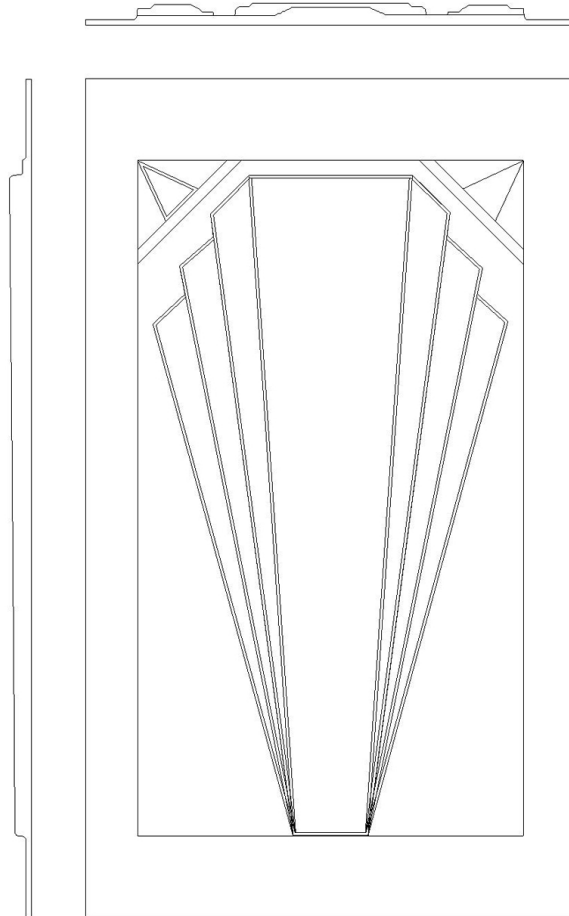

Panel - Empire Deco

SKU: PNL-EDECO

www.heartwoodcarving.com

16.5"

28.26"

***All sizes by request**

***Example drawn to scale,
art is added, or subtracted for all sizes**

© 2003-2018 Heartwood Carving Inc.®