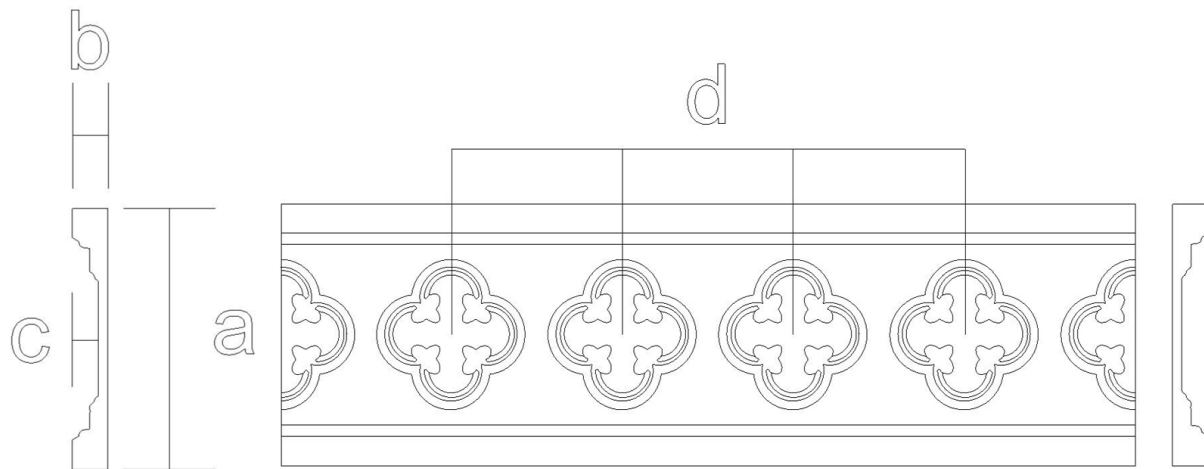

Frieze Moulding - Gothic Florets

SKU: FZ-GOTH

www.heartwoodcarving.com

| a | b | c | d |
|------|------|-------|-------|
| 2.5" | 3/4" | 0.36" | 2.25" |
| 3" | 3/4" | 0.40" | 2.51" |
| 3.5" | 3/4" | 0.45" | 2.76" |
| 4" | 3/4" | 0.49" | 3.01" |
| 4.5" | 3/4" | 0.53" | 3.26" |
| 5" | 3/4" | 0.57" | 3.51" |
| 6" | 3/4" | 0.65" | 3.99" |