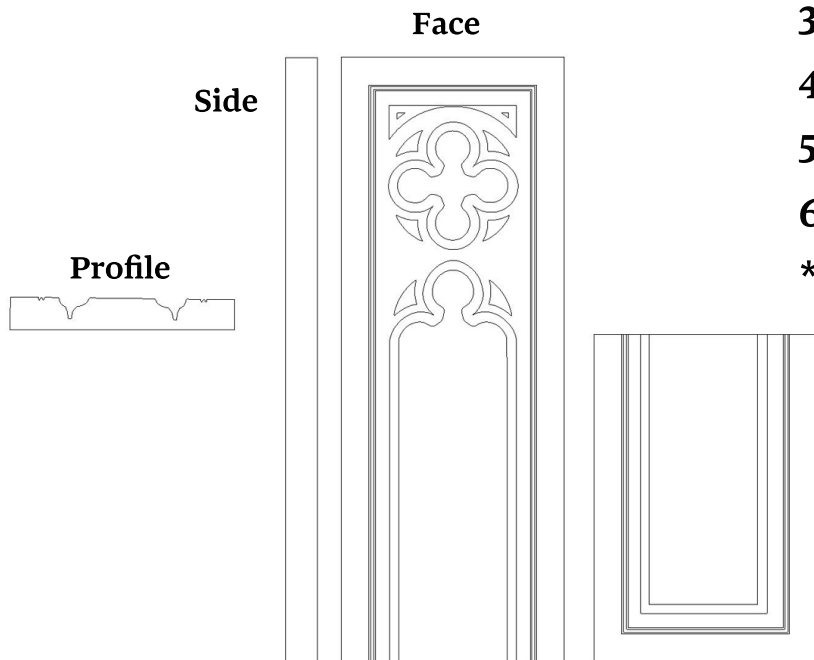

Pilaster - Gothic Quatrefoil

www.heartwoodcarving.com

SKU: PIL-GOTHQP

3" w x 36" t, 42" t, 94" t x 3/4" d

4" w x 36" t, 42" t, 94" t x 3/4" d

5" w x 36" t, 42" t, 94" t x 3/4" d

6" w x 36" t, 42" t, 94" t x 3/4" d

***Custom sizes by request**

Optional Bottom

© 2003-2018 Heartwood Carving Inc.®

Copyright claimed to the extent and creative product designs, product numbers photographs, drawings, text, the selection, coordination, arrangement, organization, placement and ordering thereof, and other works herein reproduced. All rights reserved.