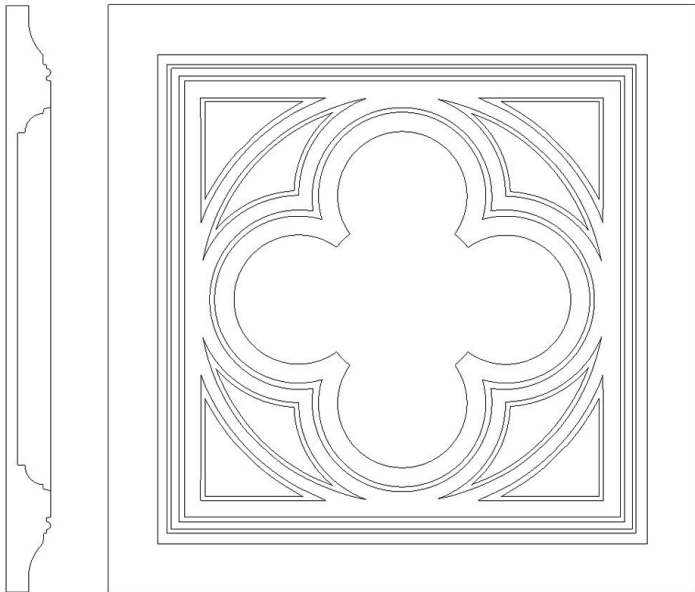

Medallion - Gothic Quatrefoil Square

SKU: PQ-GOTHQ

www.heartwoodcarving.com

7"t x 7"w x 0.75"d

8"t x 8"w x 0.81"d

9"t x 9"w x 0.88"d

10"t x 10"w x 0.94"d

12"t x 12"w x 1"d

14"t x 14"w x 1.06"d

16"t x 16"w x 1.12"d

***Custom sizes by request**

© 2003-2018 Heartwood Carving Inc.®

Copyright claimed to the extent and creative product designs, product numbers, photographs, drawings, text, the selection, coordination, arrangement, organization, placement and ordering thereof, and other works herein reproduced. All rights reserved.