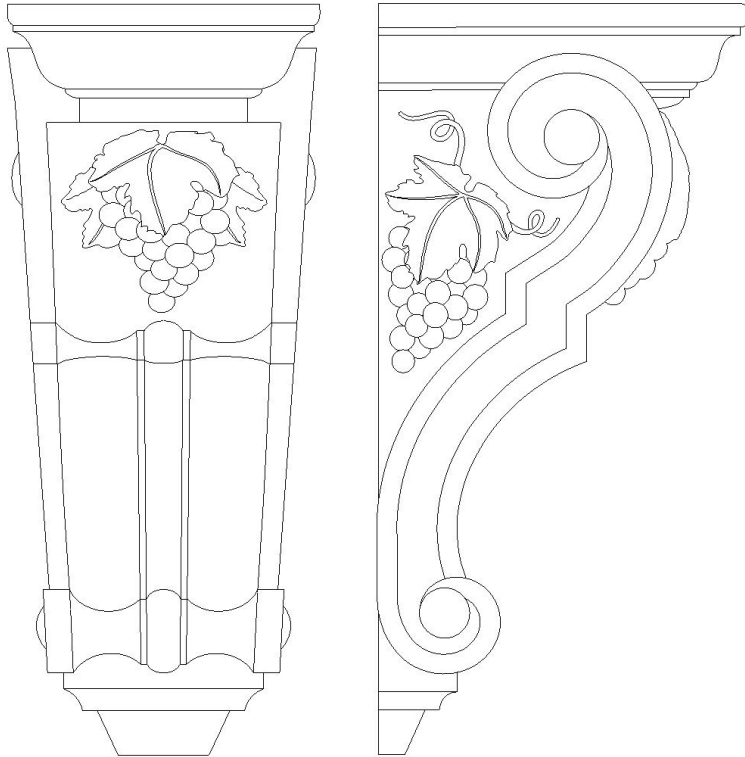

Corbel - Wine Grapes

SKU: COR-GRP

www.heartwoodcarving.com

5" w x 12" t x 6" d

***Custom sizes by request**

© 2003-2018 Heartwood Carving Inc.®

Copyright claimed to the extent and creative product designs, product numbers photographs, drawings, text, the selection, coordination, arrangement, organization, placement and ordering thereof, and other works herein reproduced. All rights reserved.