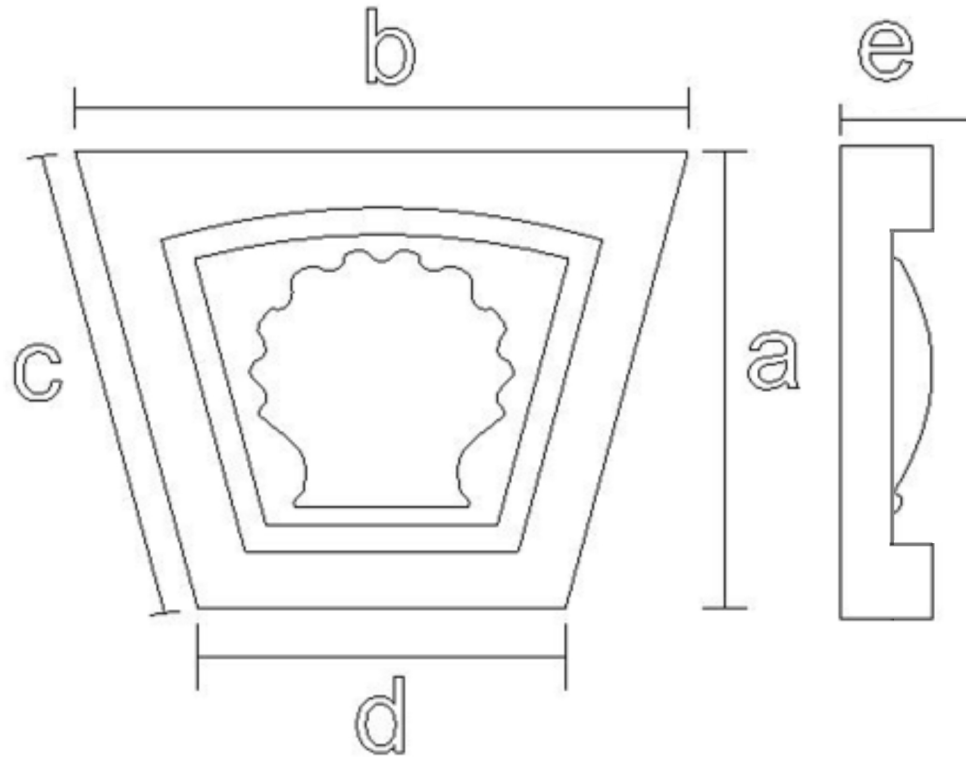

Keystone - Classic Shell

SKU: KS-CLSH

www.heartwoodcarving.com

a	b	c	d	e
4"	5 3/8"	4 1/4"	3.42"	3/4"
5"	6 3/4"	5 1/4"	4.04"	3/4"
6"	8"	6 1/4"	4.4"	3/4"
7"	9 3/8"	7 1/4"	5"	3/4"

***Custom sizes by request**