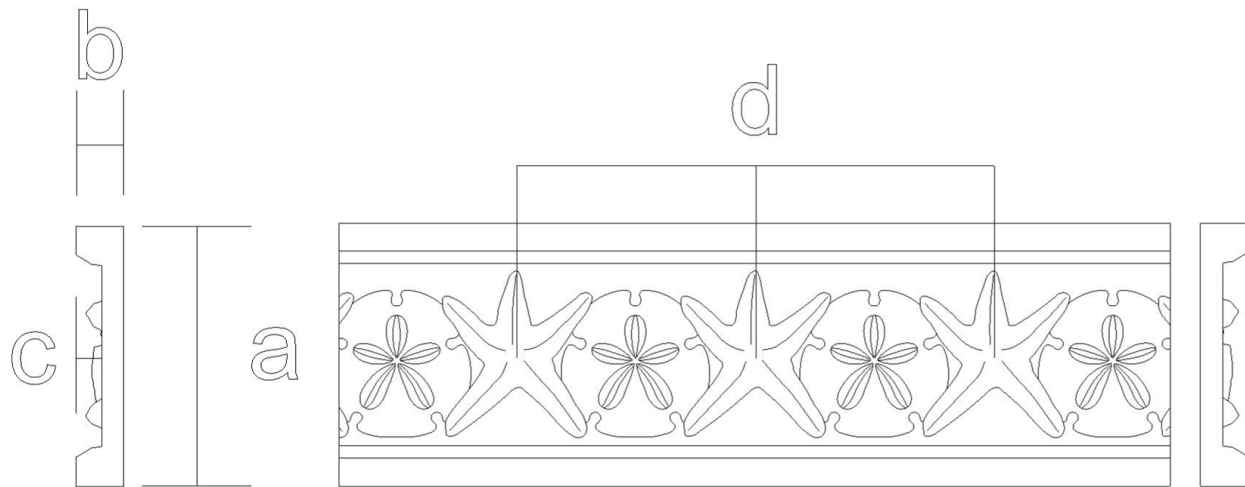

Frieze Moulding - Starfish and Sand Dollar

SKU: FZ-STSD

www.heartwoodcarving.com

a	b	c	d
2.5"	3/4"	0.26"	2.36"
3"	3/4"	0.31"	2.84"
3.5"	3/4"	0.37"	3.28"
4"	3/4"	0.38"	3.39"
4.5"	3/4"	0.41"	3.67"
5"	3/4"	0.52"	4.7"
6"	3/4"	0.56"	5.08"