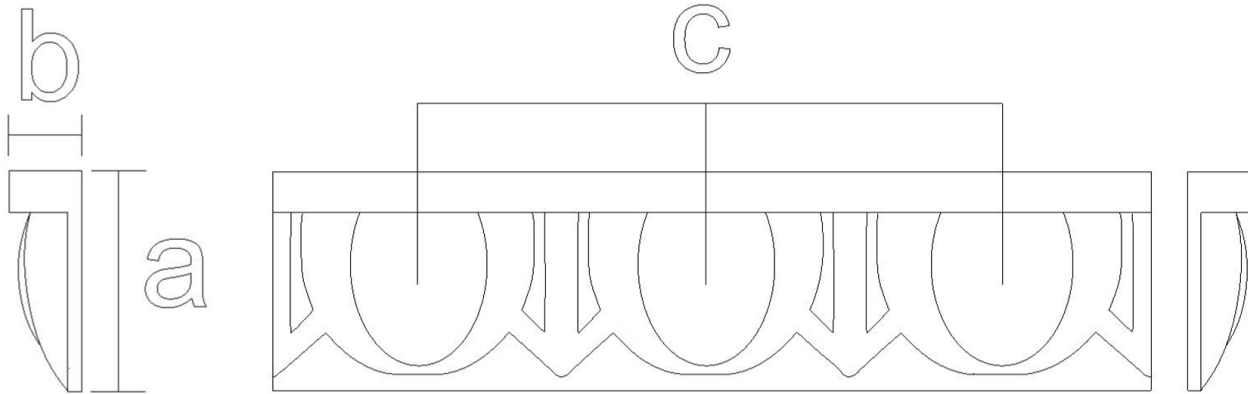

Frieze Moulding - Egg and Dart #1 - Large

3 3/8W x 1 1/4D x 94L

SKU: FZ-ED1-L

www.heartwoodcarving.com

a	b	c
3 3/8"	1 1/4"	4.6"

***Custom sizes by request**

© 2003-2018 Heartwood Carving Inc.®

Copyright claimed to the extent and creative product designs, product numbers, photographs, drawings, text, the selection, coordination, arrangement, organization, placement and ordering thereof, and other works herein reproduced. All rights reserved.