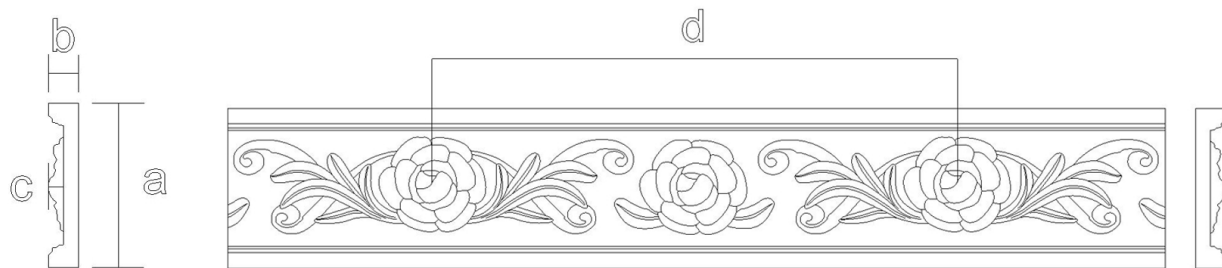

Frieze Moulding - Camellia Flower and Scroll

SKU: FZ-CAM

www.heartwoodcarving.com

a	b	c	d
4"	3/4"	0.38"	13.51"
4.5"	3/4"	0.39"	14.4"
5"	3/4"	0.43"	16.01"
5.5"	3/4"	0.5"	17.83"
6"	3/4"	0.55"	19.44"

***Custom sizes by request**