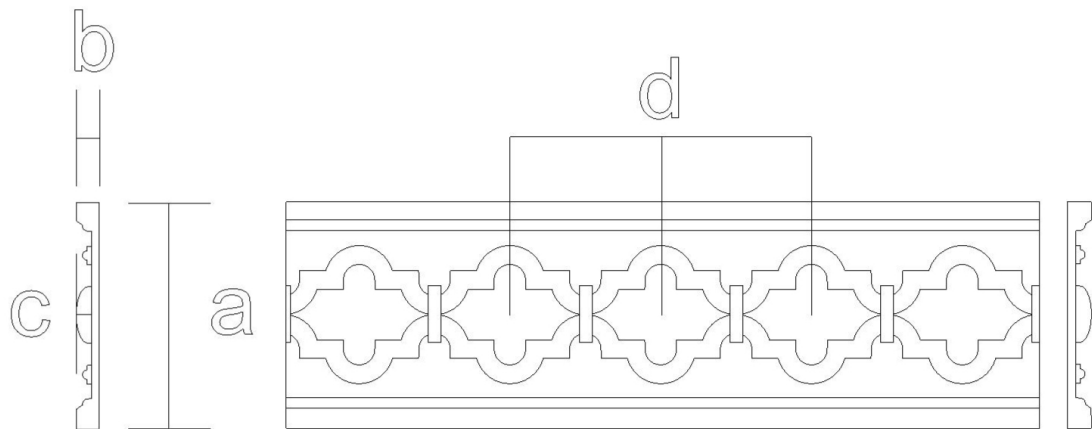

Frieze Moulding - Marrakesh

SKU: FZ-MKSH

www.heartwoodcarving.com

a	b	c	d
2.5"	3/4"	0.25"	1.71"
3"	3/4"	0.25"	2.07"
3.5"	3/4"	0.25"	2.4"
4"	3/4"	0.28"	2.73"
4.5"	3/4"	0.32"	3.07"
5"	3/4"	0.35"	3.42"
6"	3/4"	0.45"	4.08"