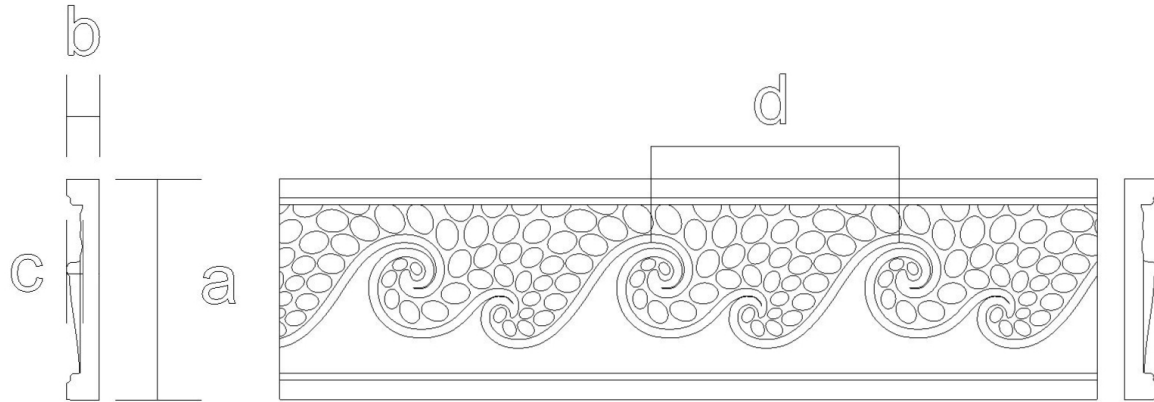

# Frieze Moulding - Waves

SKU: FZ-WAVE

[www.heartwoodcarving.com](http://www.heartwoodcarving.com)

a	b	c	d
2.5"	3/4"	0.19"	2.81"
3"	3/4"	0.23"	3.38"
3.5"	3/4"	0.29"	3.96"
4"	3/4"	0.31"	4.5"
4.5"	3/4"	0.36"	5.06"
5"	3/4"	0.39"	5.59"
6"	3/4"	0.46"	6.72"