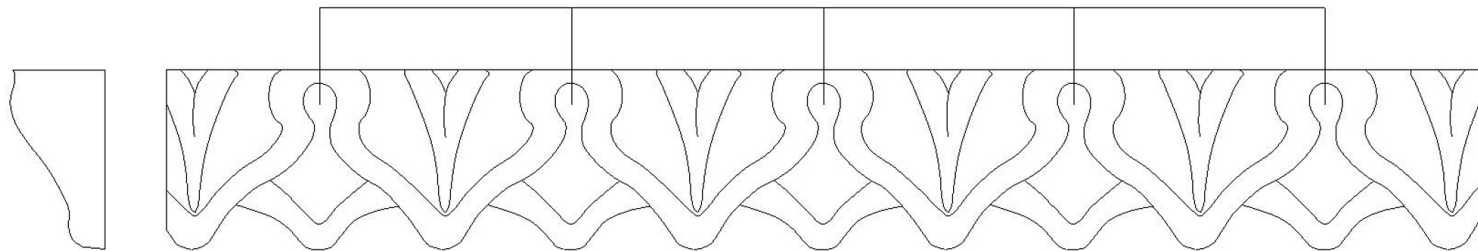

# Detail Molding - Lamb's Tongue

SKU: DT-LAMB

[www.heartwoodcarving.com](http://www.heartwoodcarving.com)

0.88" between repeats

5/8" w x 3/8" d x 94" l

\*Custom sizes by request

© 2003-2018 Heartwood Carving Inc.®