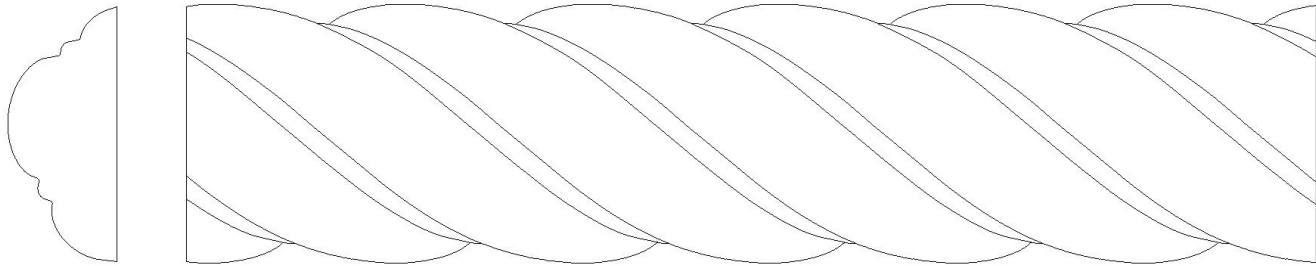

# Detail Molding - Twist Spiral

SKU: DT-TWIST

[www.heartwoodcarving.com](http://www.heartwoodcarving.com)

**7/8" w x 1/2" d x 94" l**

**\*Custom sizes by request**

© 2003-2018 Heartwood Carving Inc.®

Copyright claimed to the extent and creative product designs, product numbers, photographs, drawings, text, the selection, coordination, arrangement, organization, placement and ordering thereof, and other works herein reproduced. All rights reserved.