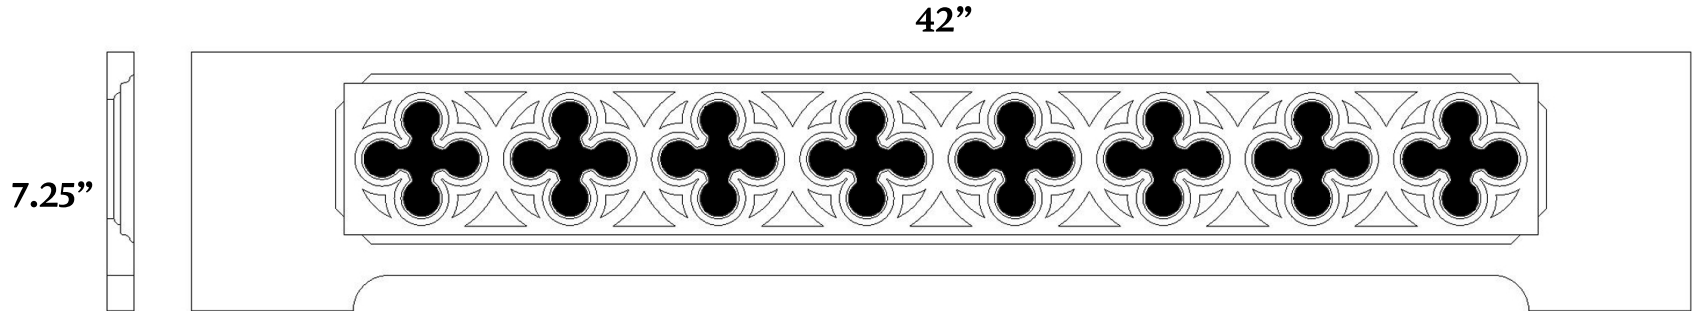

Range Hood Panel - Gothic Quatrefoil

SKU: RPNL-GOTH

www.heartwoodcarving.com

***All sizes by request**

***Example drawn to scale,**

art is added, or subtracted for all sizes

© 2003-2018 Heartwood Carving Inc.®