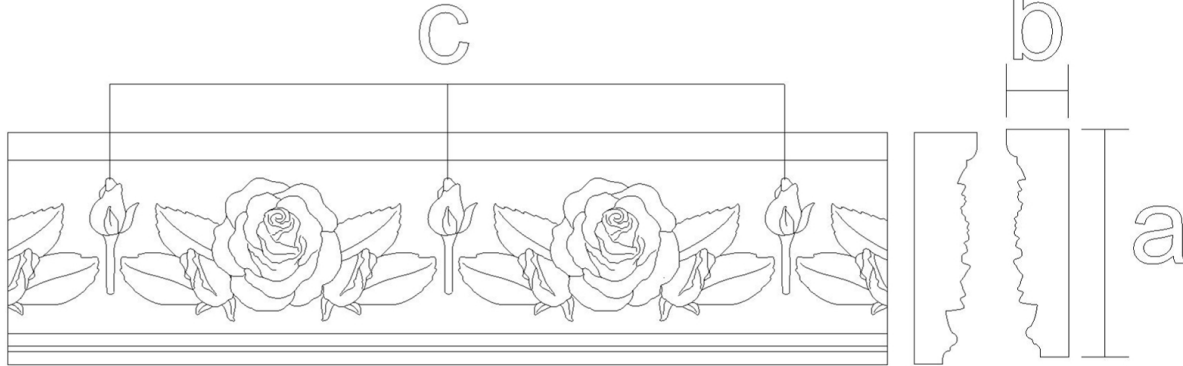

# Moulding - Rose with Leaves and Buds

SKU: MLD-ROSE

[www.heartwoodcarving.com](http://www.heartwoodcarving.com)

a	b	c
2.5"	3/4"	3.75"
3"	3/4"	4.5"
3.5"	3/4"	5.5"
4"	3/4"	6"
4.5"	3/4"	6.5"
5"	3/4"	7.5"
6"	3/4"	8.5"