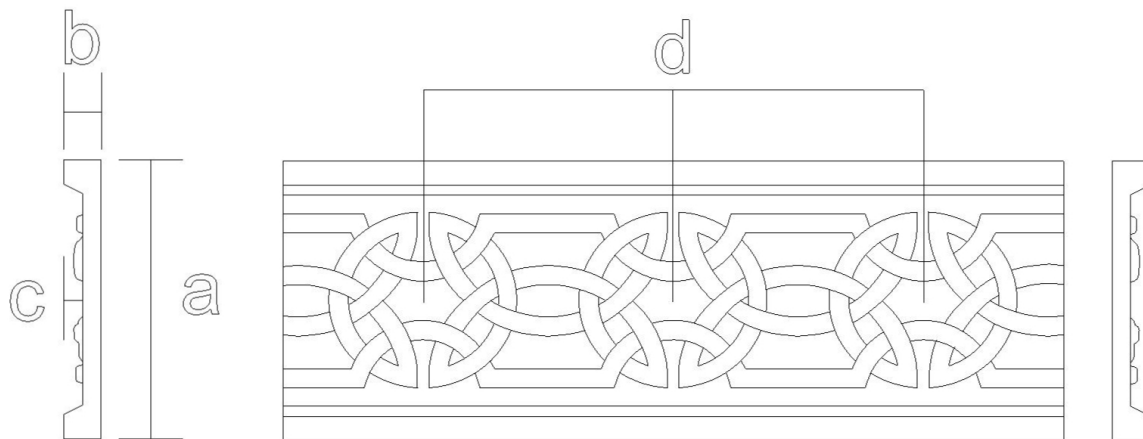

# Frieze Moulding - Celtic Knot 2

SKU: FZ-CEL2

[www.heartwoodcarving.com](http://www.heartwoodcarving.com)

a	b	c	d
2.5"	3/4"	0.14"	2.33"
3"	3/4"	0.21"	2.80"
3.5"	3/4"	0.25"	3.23"
4"	3/4"	0.29"	3.72"
4.5"	3/4"	0.32"	4.19"
5"	3/4"	0.36"	4.68"
6"	3/4"	0.43"	5.59"